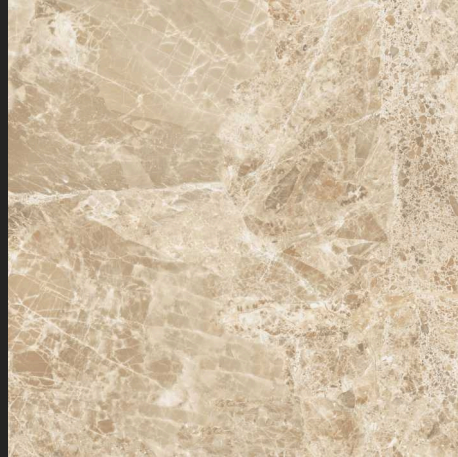

AKROS BROWN

NEW