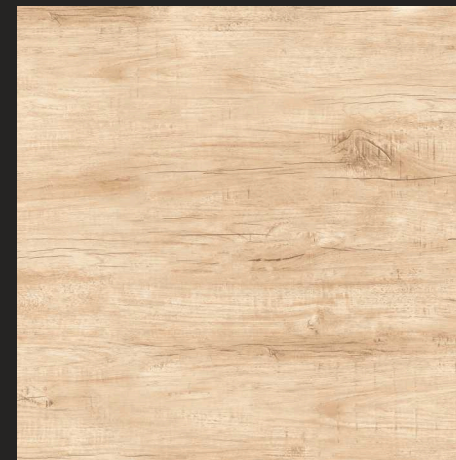

GLOSSY
COLLECTION

Floor Tile - VETICAN BLACK | Size - 600x600mm | Finish - Polished

ZESTY WOOD BIANCO

ZESTY WOOD GRIS

ZESTY WOOD CREMA

ZESTY WOOD BROWN

FINISH : POLISHED

SIZE :
600X600MM