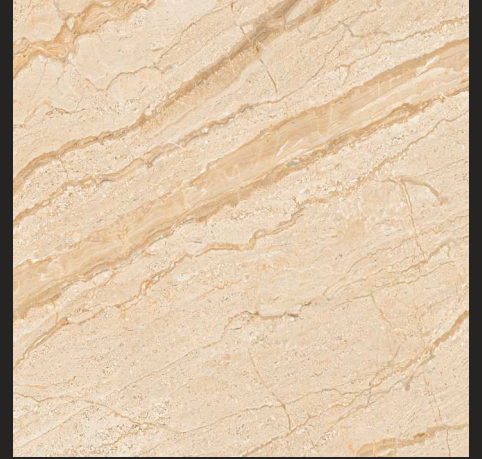

FINISH : POLISHED

SIZE :
600X600MM

GLOSSY
COLLECTION