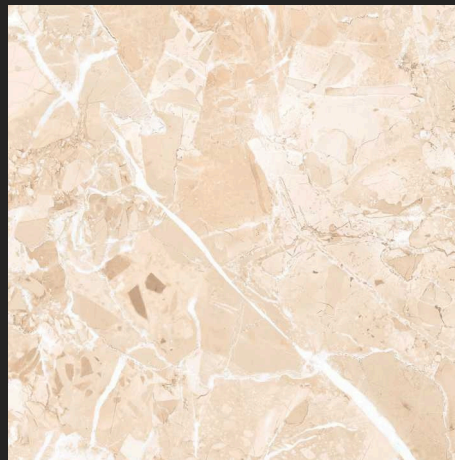

MACCHIA BROWN

FINISH : POLISHED

SIZE :
600X600MM

GLOSSY
COLLECTION

Floor Tile - **INFADOR BROWN** | Size - 600x600mm | Finish - Polished
Wall Tile - **INFADOR BROWN**

MALABAR WHITE

MALABAR NERO

MALABAR BEIGE