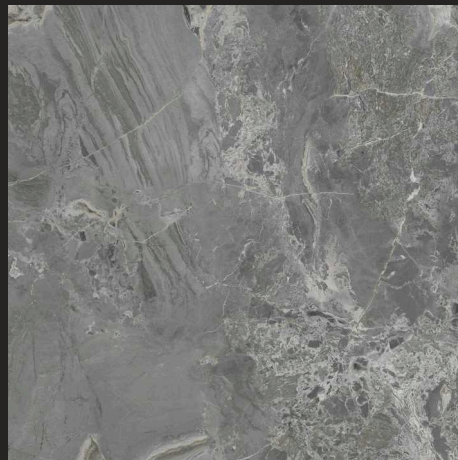

FINISH : POLISHED

SIZE :
600X600MM

GLOSSY
COLLECTION