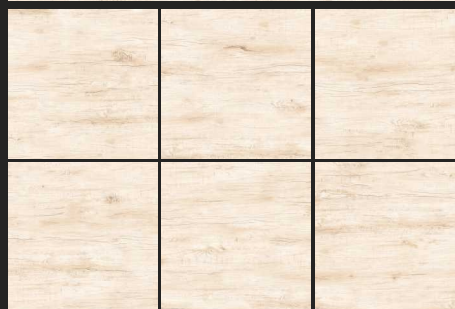

GLOSSY
COLLECTION

Floor Tile - VETICAN BLACK | Size - 600x600mm | Finish - Polished

ZESTY WOOD BIANCO

ZESTY WOOD GRIS

ZESTY WOOD CREMA

ZESTY WOOD BROWN

FINISH : POLISHED

SIZE :
600X600MM