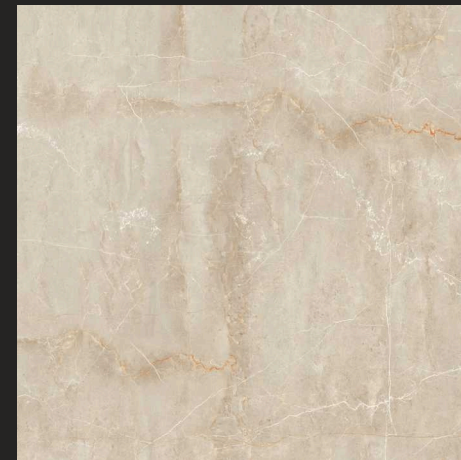

GLOSSY
COLLECTION

Floor Tile - CHEVRON GRIS | Size - 600x600mm | Finish - Polished

CONFIDENT WHITE

CONFIDENT GREY

COTTON CREMA

NEW

COTTON BEIGE

NEW