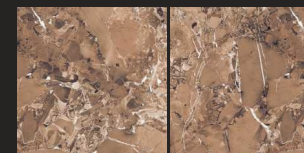

MALABAR BROWN

FINISH : POLISHED

SIZE :
600X600MM

GLOSSY
COLLECTION