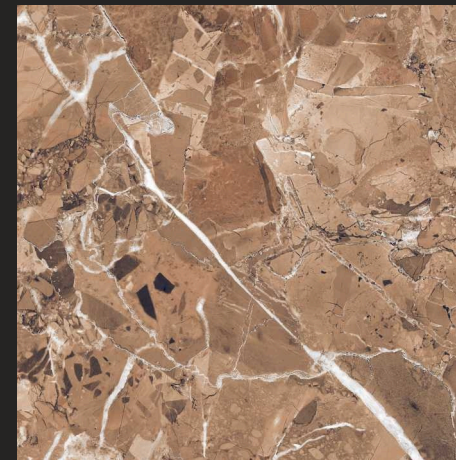

MALABAR BROWN

FINISH : POLISHED

SIZE :
600X600MM

GLOSSY
COLLECTION