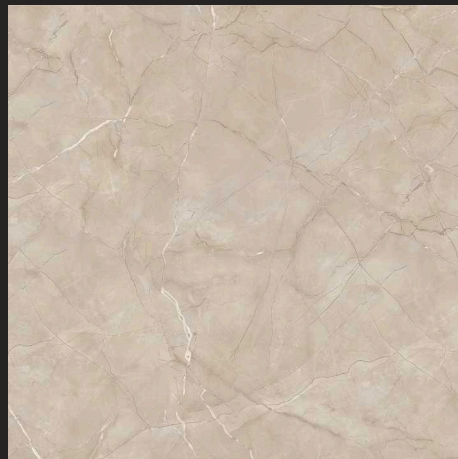

NEW

FINISH : POLISHED

SIZE :
600X600MM

GLOSSY
COLLECTION

Floor Tile - RESSA BLUE | Size - 600x600mm | Finish - Polished

SMOKE CREMA

SMOKE BEIGE

SMOKE WHITE