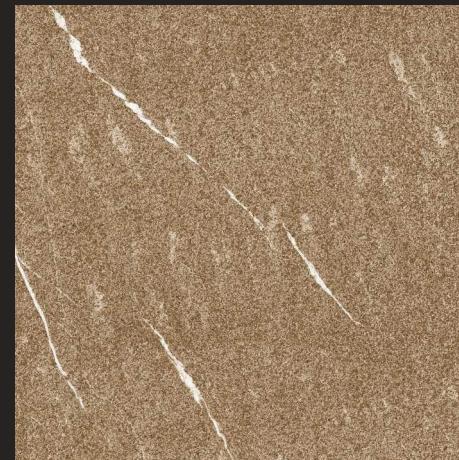

SIZE :
600X600MM

GLOSSY
COLLECTION

Floor Tile - **STONE WOOD BROWN** | Size - 600x600mm | Finish - Polished
Floor Tile - **STONE WOOD CREMA**

TWISTER WHITE

TWISTER GREY

TWISTER CREMA

TWISTER BROWN

FINISH : POLISHED