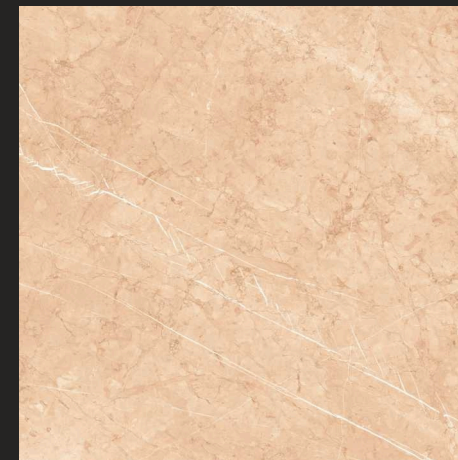

Floor Tile - ARMANI WHITE | Size - 600x600mm | Finish - Polished

ASTARDA BIANCO

ASTARDA NERO

ASTARDA CREMA

ASTARDA BEIGE

FINISH : POLISHED

SIZE :
600X600MM

GLOSSY
COLLECTION